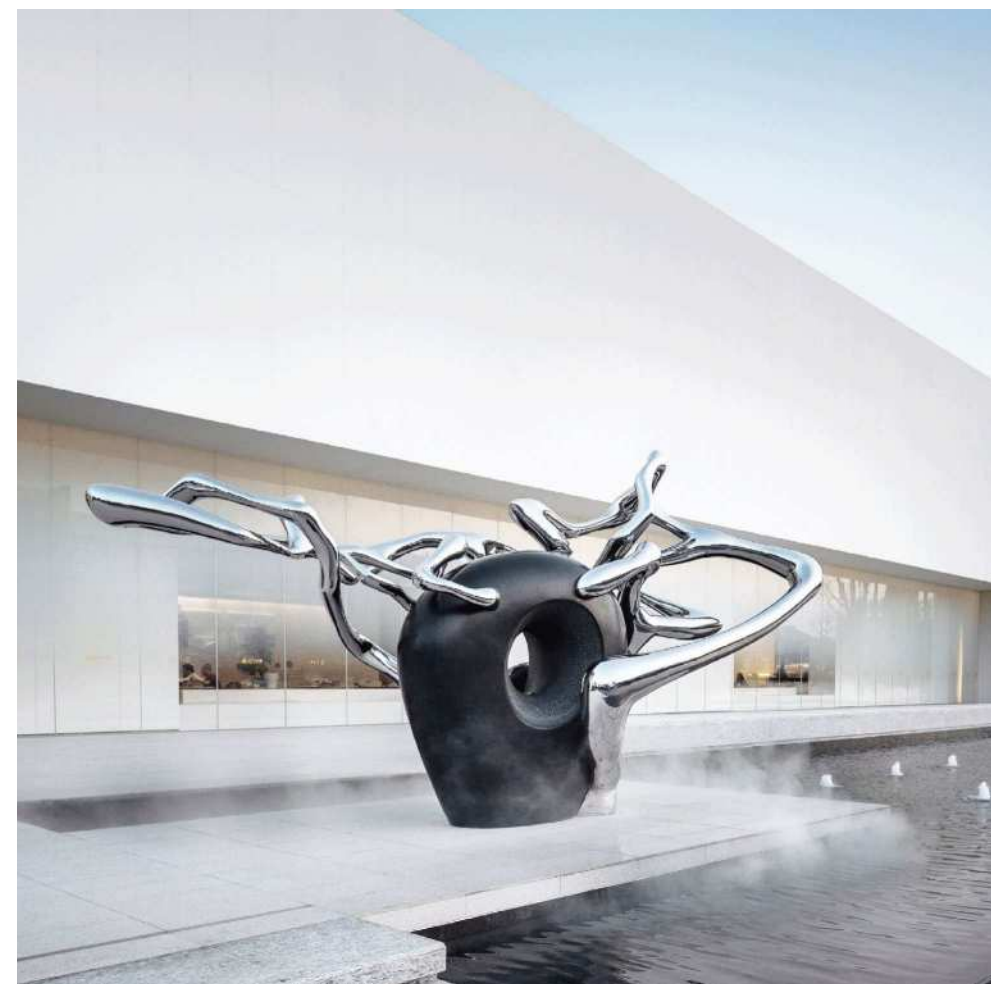

SINJHANRAN CONSTRUCTION Co.
- SHENZHEN, CHINA

新湛然建設公司
- 深圳，中國

GUANGZHOU TIMES MARK

- GUANGZHOU, CHINA

廣州時代印記項目（紅衛村）

- 廣州，中國