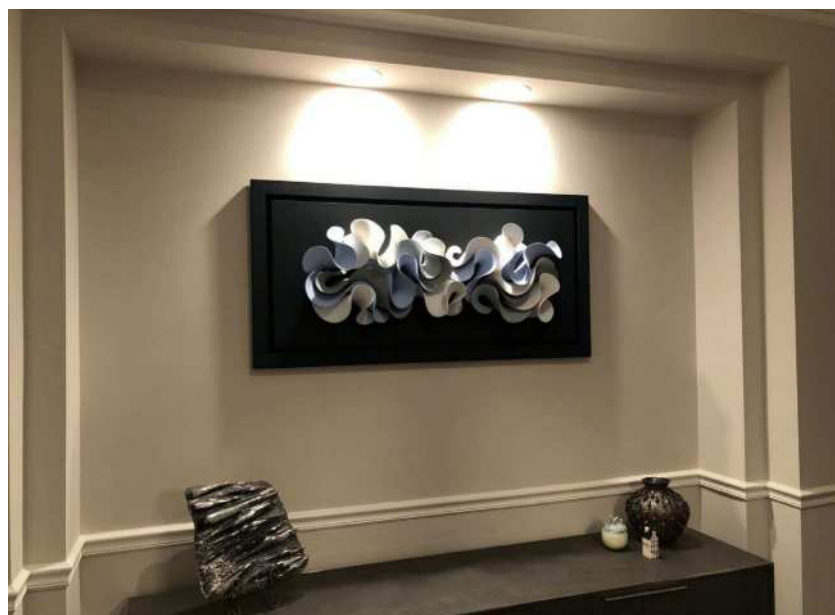

Waves

Vasso Fragkou | Greece
Ceramic on Board
62x130x15cm

PRIVATE RESIDENCE

-NORTH CAROLINA, USA

浪濤

梵索·佛來哥 | 希臘
陶瓷、背板

私人住宅

- 卡羅來納州，美國