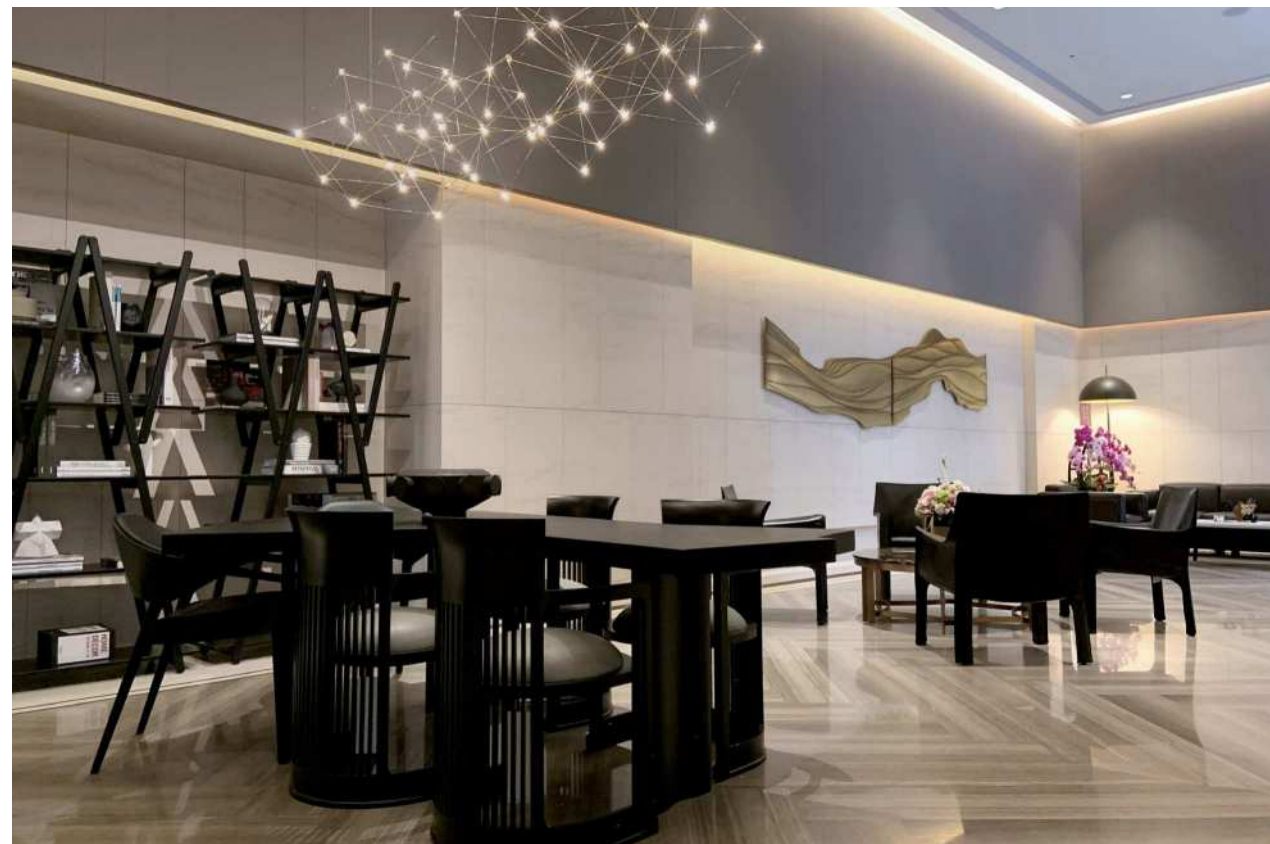

印象輪廓—河流

彼得·懷戈 | 英國

黃銅

Contour Cascade

Petr Weigl | UK

Brass

150x69x3cm

印象輪廓—涓流

彼得·懷戈 | 英國

黃銅

LANDMARK UNIQUE GAUTAI CONSTRUCTION Co.

- TAIPEI, TAIWAN

久泰皇品

久泰建設

- 臺北，臺灣